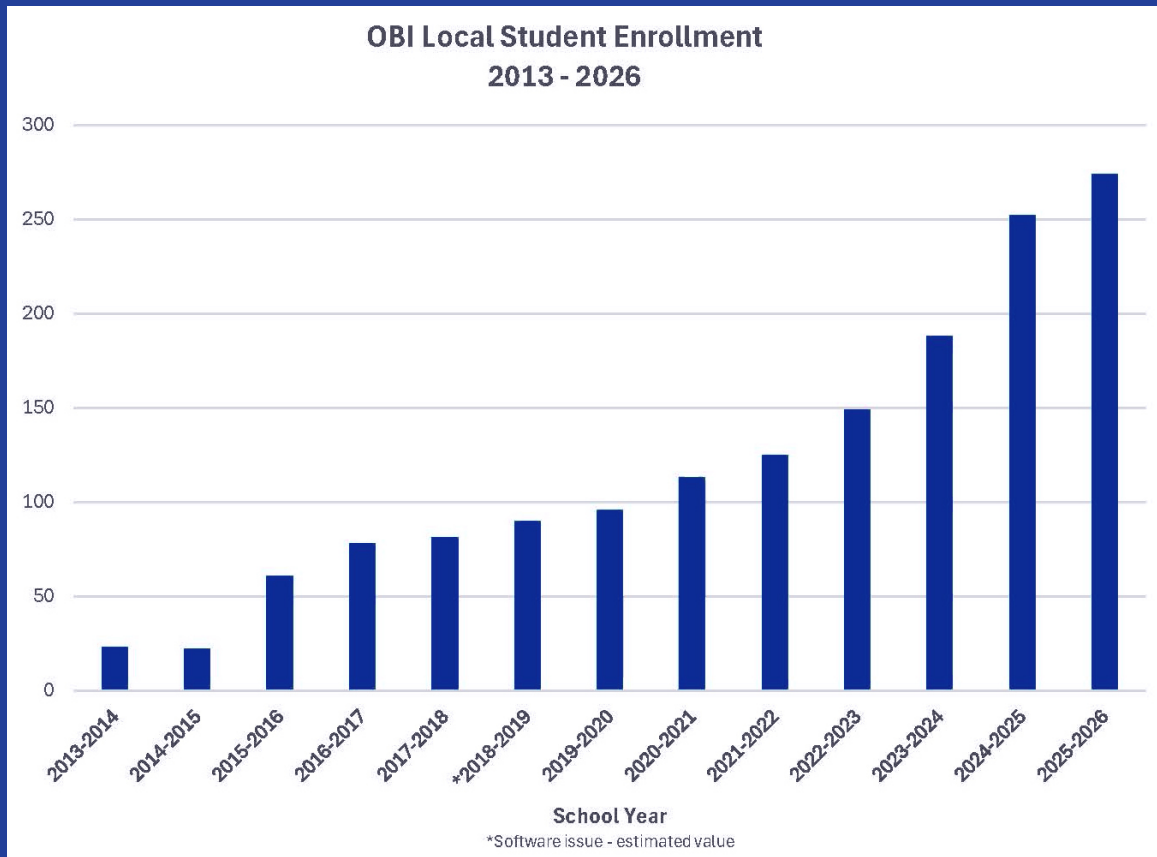

Enrollment of local, day (non-boarding) students has been steadily increasing. We saw a significant jump in enrollment in 2015 when we reopened the elementary school and offered transportation. We currently have about 250 local students enrolled at OBI, more than half of OBI's total enrollment.

Our day students benefit from the diversity of students at OBI which helps to prepare them for their post-secondary education and work-place experiences while building relationships that are truly unique in the state of Kentucky.