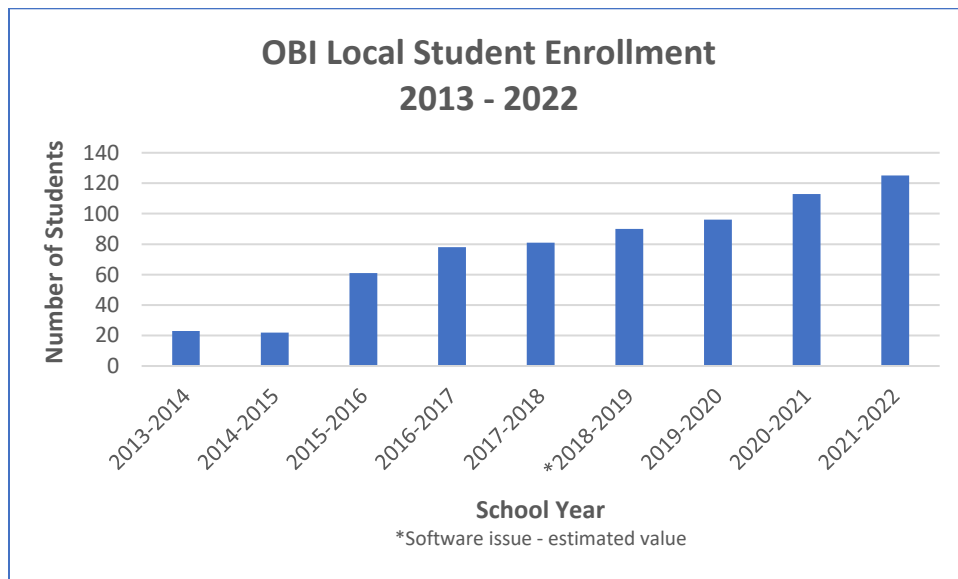

Clay County, We Are Growing!

We are excited enrollment of the local students has steadily increased over the past eight years and is now at 125. There was one major jump when our elementary school reopened in the fall of 2015. Since then, there has been a steady increase each year. At this rate, we pray to reach our goal of 200 or more local students within four years. This is almost half of the school's total enrollment capacity of 450 students.