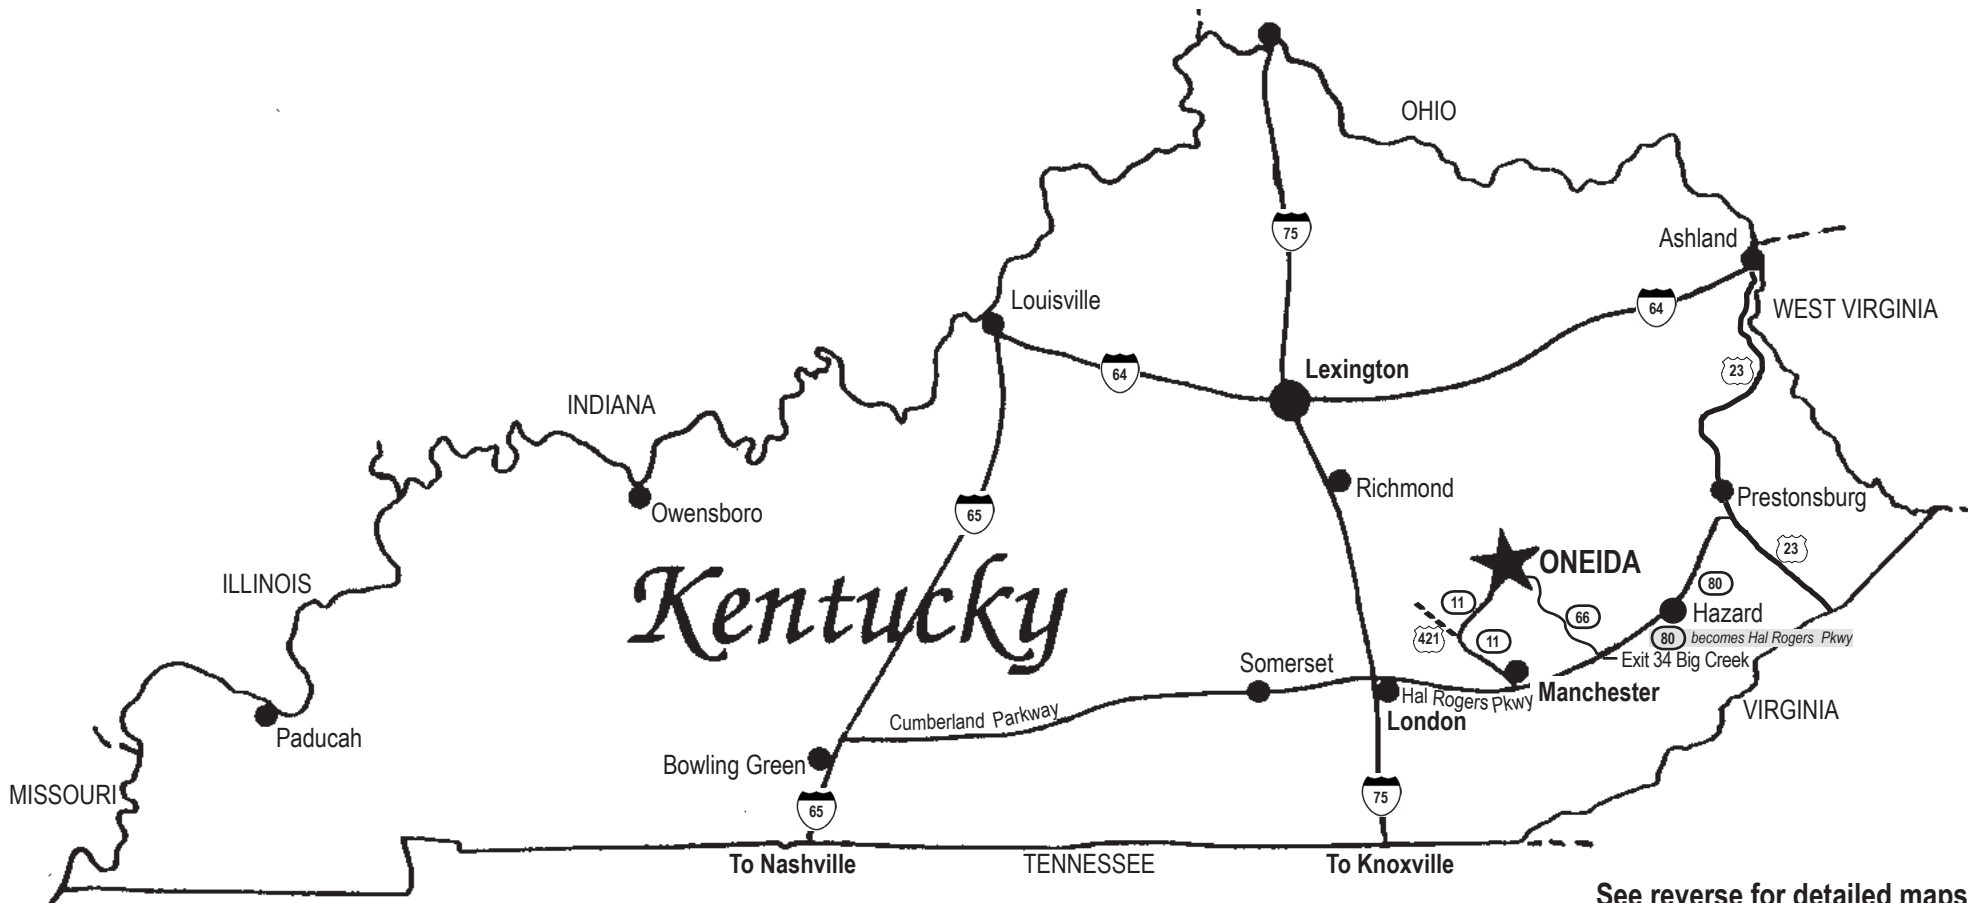

Oneida Baptist Institute

11 Mulberry Street
Oneida, KY 40972
606-847-4111

New student orientation begins promptly at 10:30 A.M. Eastern Standard Time.
Estimated driving time from Lexington, Kentucky is 2 hours, 30 minutes.
(This estimation does NOT include time spent on fuel stops, restroom breaks, eating or getting lost.)

See reverse for detailed maps

Revised 9/11